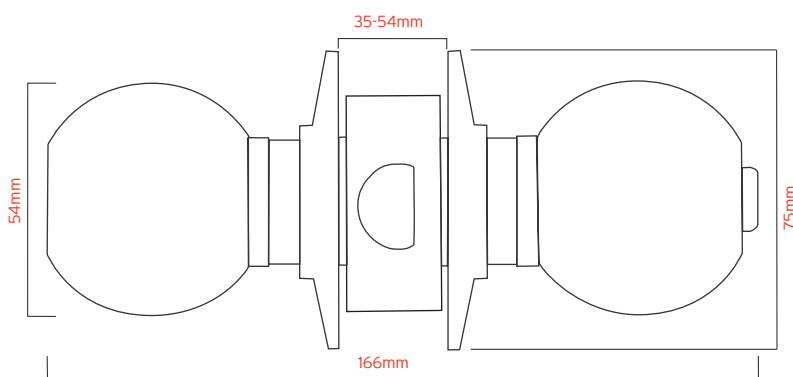

The Residential grade Key in Knob lock-set supplied in Orbit knob design with a 75mm rose. Supplied with an adjustable 60-70mm latch as standard.

#### **Standard Features**

- Non-handed field reversible for left or right handed doors
- ANSI Grade 3
- 52mm cylindrical chassis
- 54mm diameter round knob
- 75mm diameter rose
- May be keyed alike
- Rebate kit available in 13mm
- Available in box or display pack