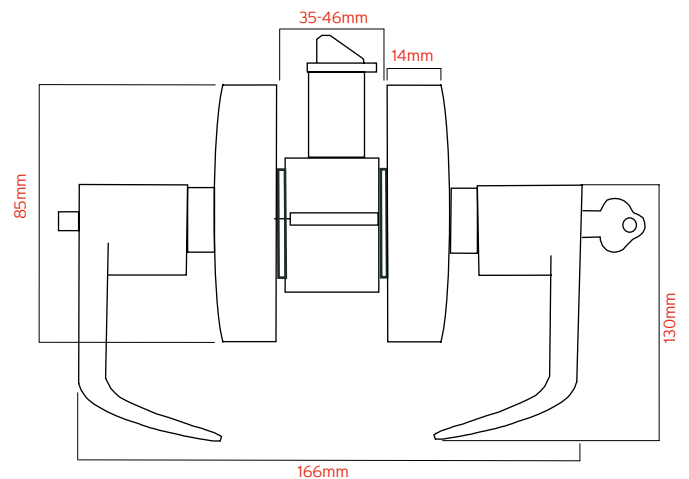

KL Series Functions

KL10 Passage

Outside

Lever is always free.

Inside

Lever is always free for immediate exit.

KL40 Privacy

Outside

Opened by lever when unlocked. Pushing button on inner knob locks the outer lever. Emergency key, screwdriver or similar tool will release lever in case of emergency. "Kick-off" is a standard feature.

Inside

Lever is always free for immediate exit.

KL66 Communicating

Outside

Full turn with key locks or unlocks both levers.

Inside

Full turn with key locks or unlocks both levers.

KL80 Storeroom

Outside

Lever is always fixed. Key retracts latchbolt only.

Inside

Lever is always free for immediate exit.

KL25 Exit Lock

Outside

Blank plate outside.

Inside

Lever is always free for immediate exit.

KL53 Entrance

Outside

Pushing button on inner lever locks outer lever. Turning key releases button leaving lever unlocked. Secondary feature: Rotating turn button to horizontal position locks outer lever. Key will now only retract latchbolt.

Inside

Lever is always free for immediate exit.

KL70 Classroom

Outside

Full turn with key in outer lever locks or unlocks outer lever only.

Inside

Lever is always free for immediate exit.